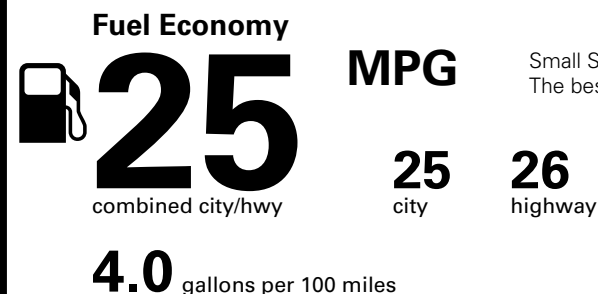

Fuel Economy and Environment

Gasoline Vehicle

Small SUVs range from 18 to 37 MPG. The best vehicle rates 136 MPGe.

You spend \$750 more in fuel costs over 5 years compared to the average new vehicle.

Annual fuel cost \$1,550