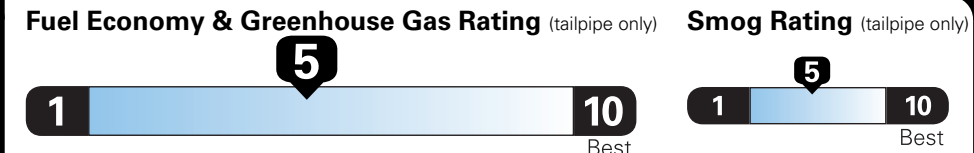

Fuel Economy and Environment

Gasoline Vehicle

Small SUVs range from 18 to 37 MPG. The best vehicle rates 136 MPGe.

You spend \$750 more in fuel costs over 5 years compared to the average new vehicle.

Annual fuel cost \$1,550